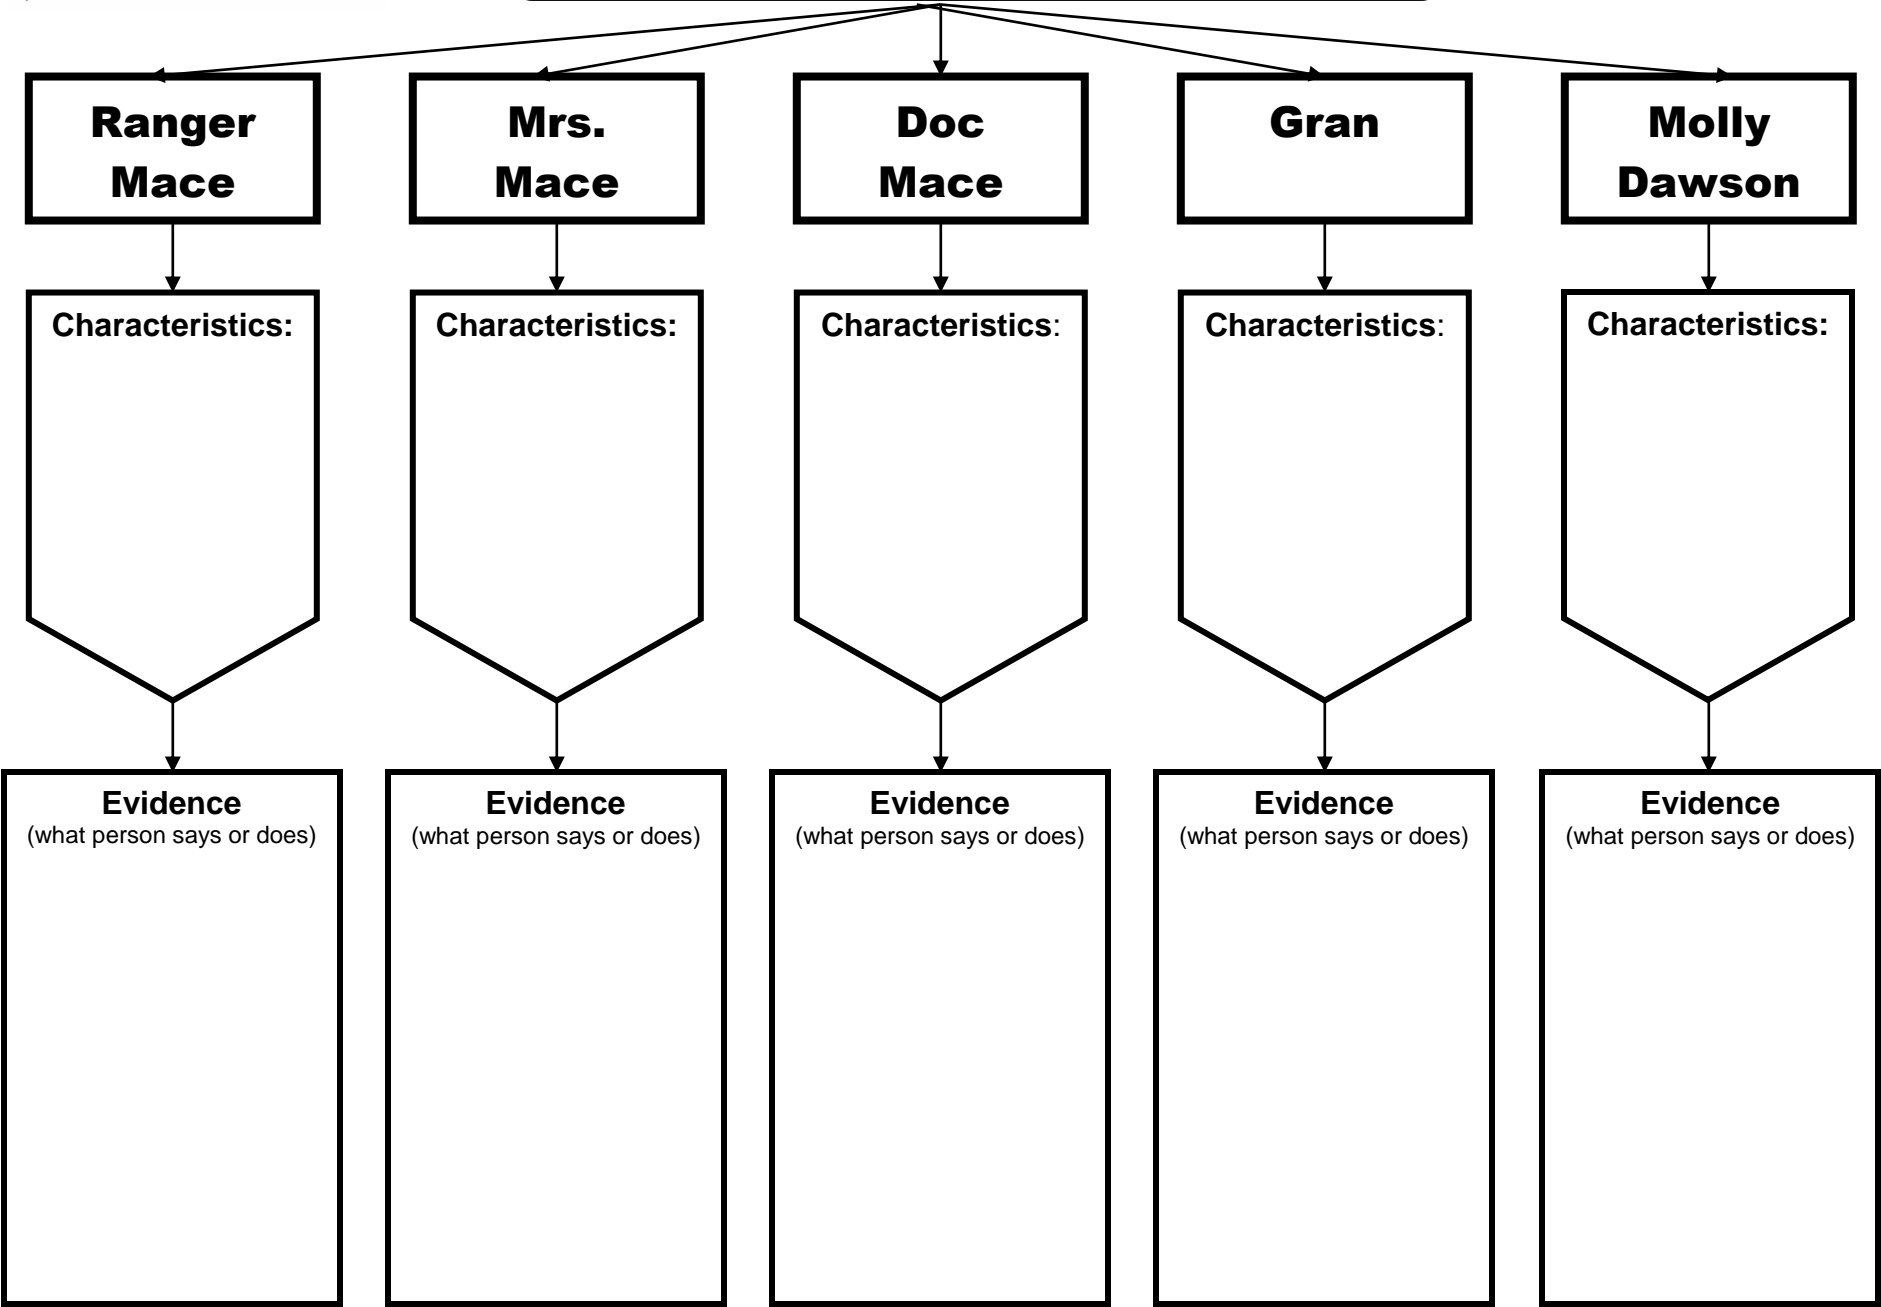

Characters in Rescue in the Wild

**Ranger
Mace**

Characteristics:

Evidence
(what person says or does)

**Mrs.
Mace**

Characteristics:

Evidence
(what person says or does)

**Doc
Mace**

Characteristics:

Evidence
(what person says or does)

Gran

Characteristics:

Evidence
(what person says or does)

**Molly
Dawson**

Characteristics:

Evidence
(what person says or does)