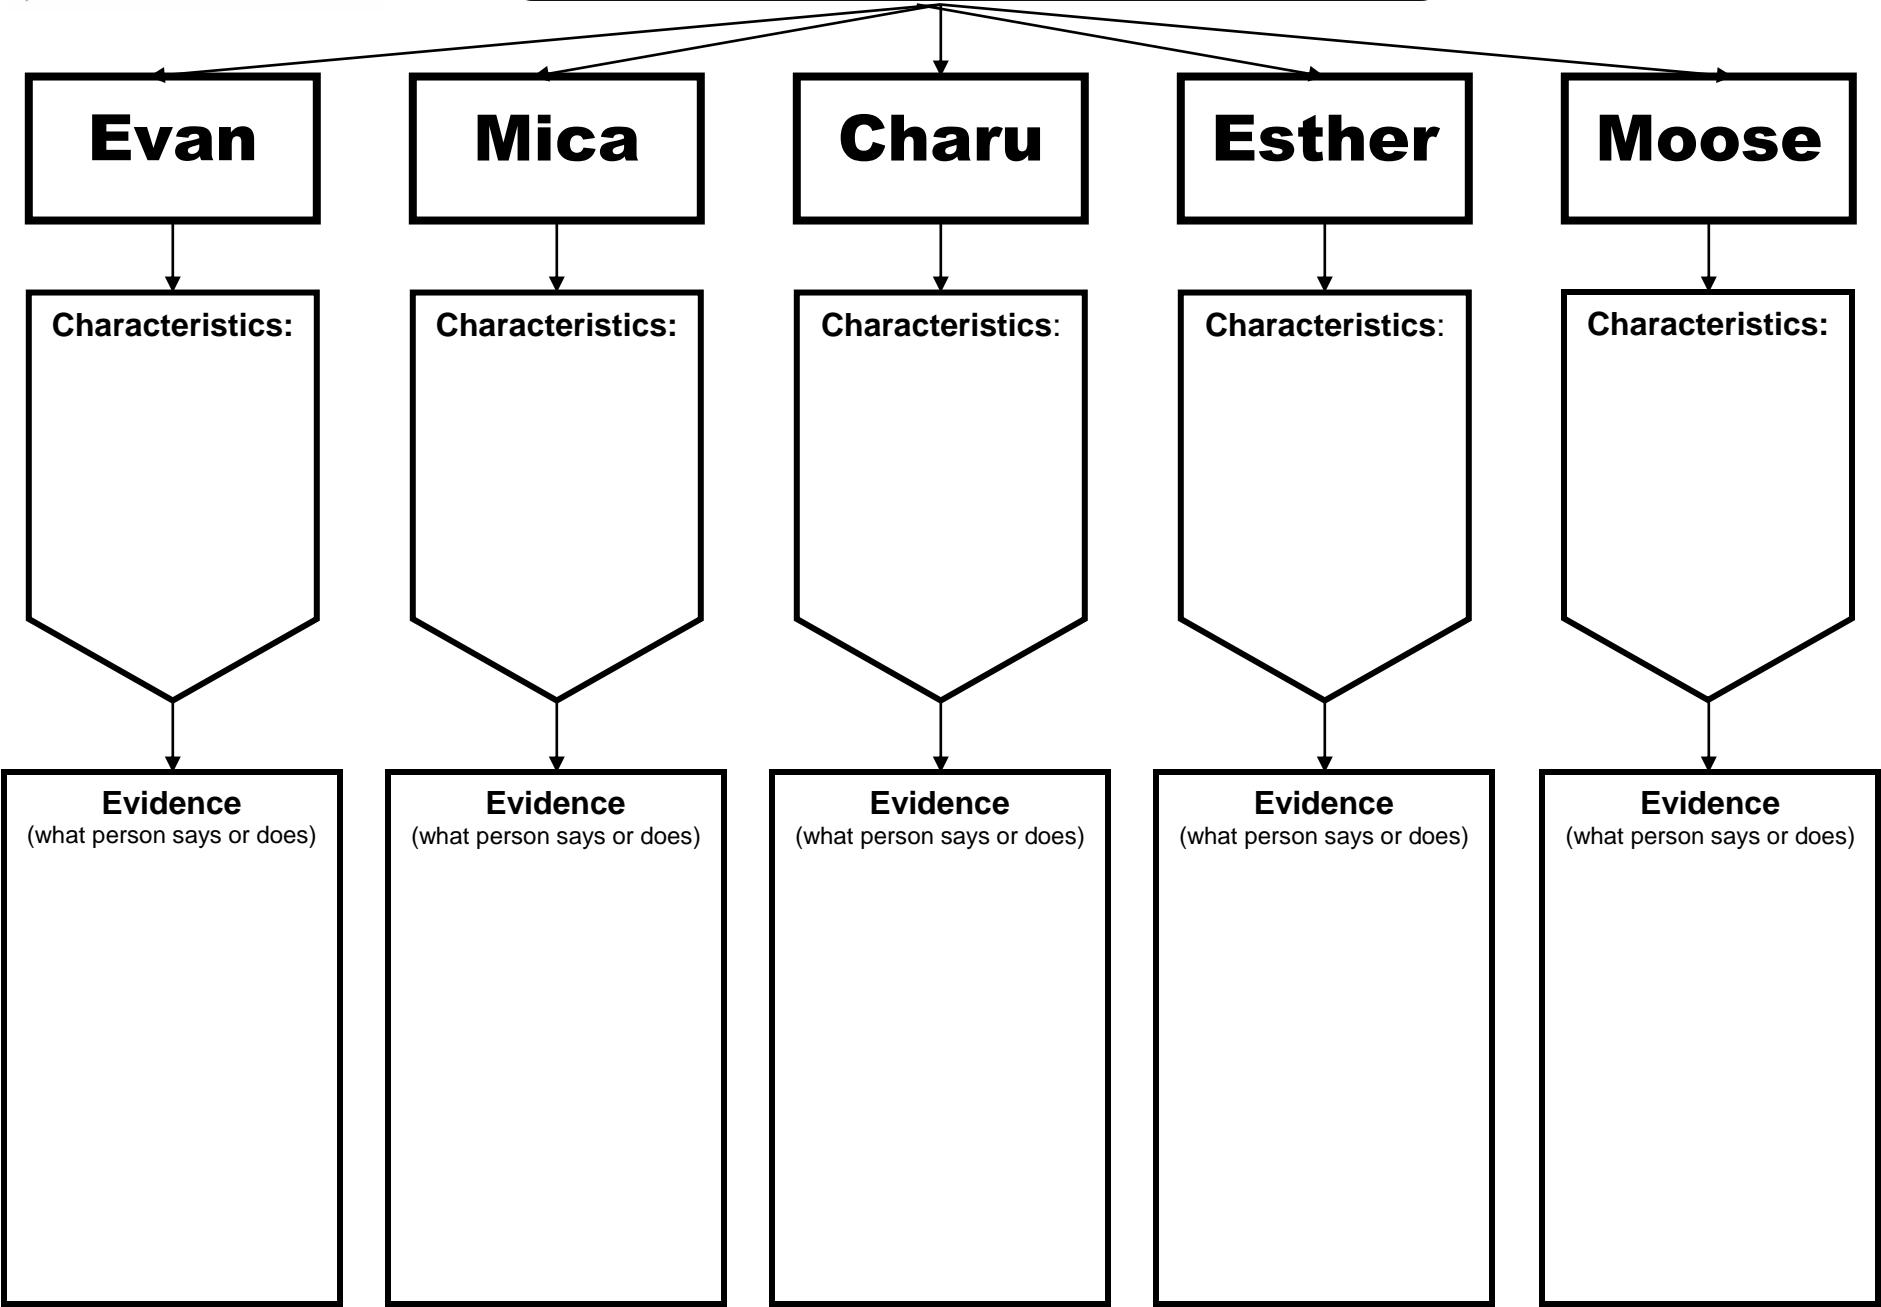

Characters in Rescue in the Wild

Evan

Mica

Charu

Esther

Moose

Characteristics:

Characteristics:

Characteristics:

Characteristics:

Characteristics:

Evidence
(what person says or does)

Evidence
(what person says or does)

Evidence
(what person says or does)

Evidence
(what person says or does)

Evidence
(what person says or does)