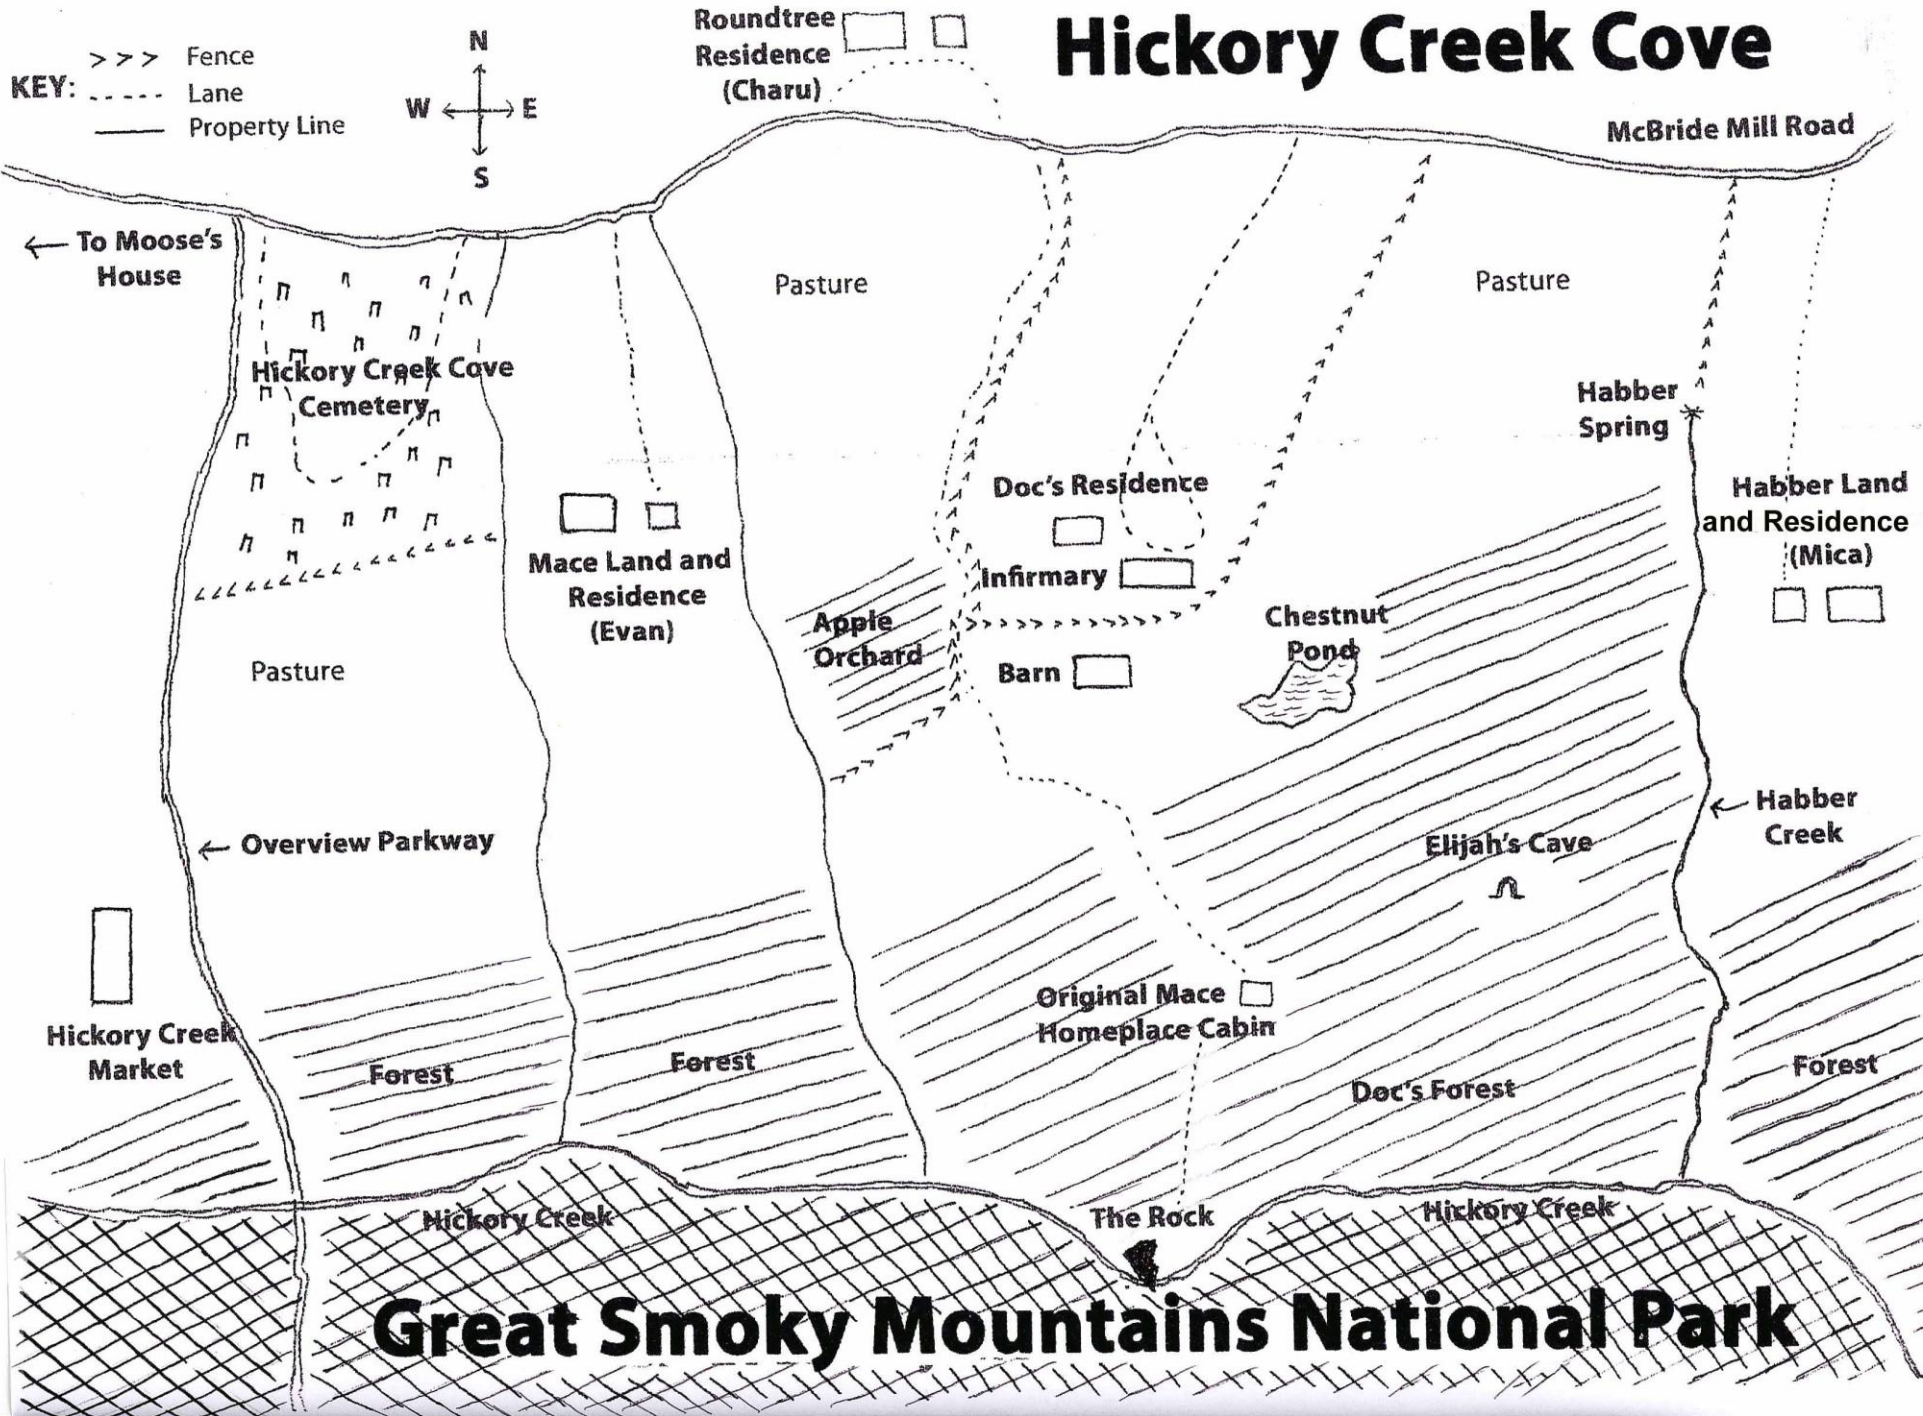

# Hickory Creek Cove

## Great Smoky Mountains National Park

# Hickory Creek Cove

**KEY:**  
>>> Fence  
- - - Lane  
— Property Line

Roundtree Residence (Charu)

McBride Mill Road

← To Moose's House

Hickory Creek Cove Cemetery

Pasture

Pasture

Forest

Doc's Forest

Hickory Creek

The Rock

Hickory Creek